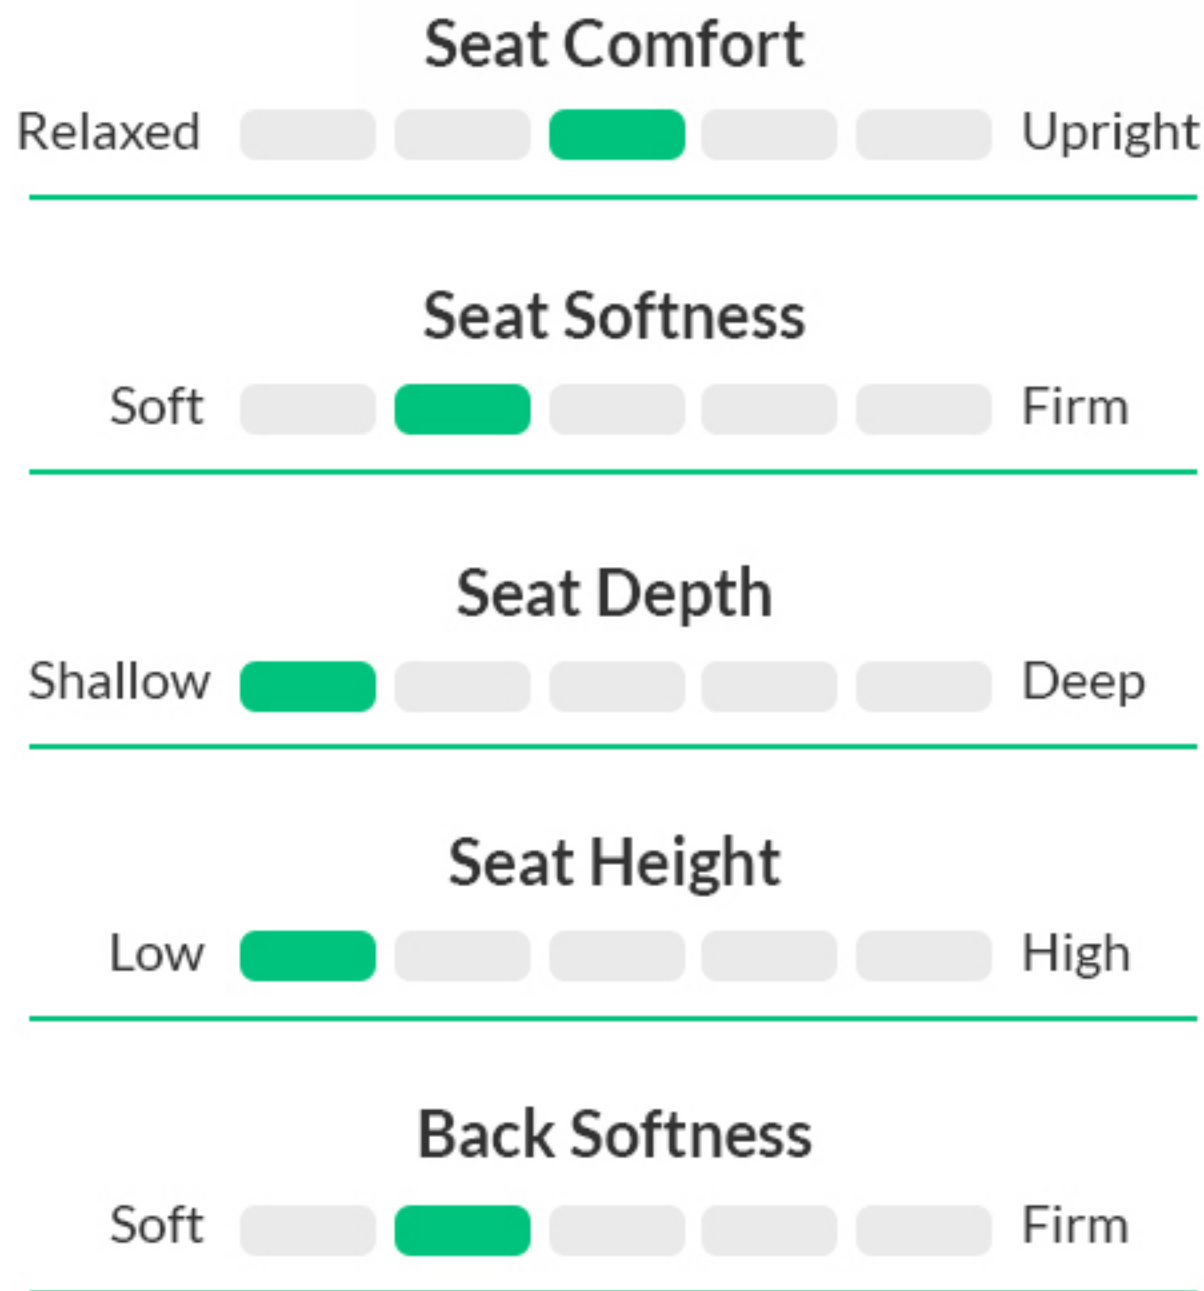

Beechworth Two Seater Lounge - Light Grey

Model Number Y18940BSUN08

andoo
feel good

Free Delivery
T&Cs apply

Free Removal
of unwanted furniture

Free Basic Furniture Assembly
Package removal included